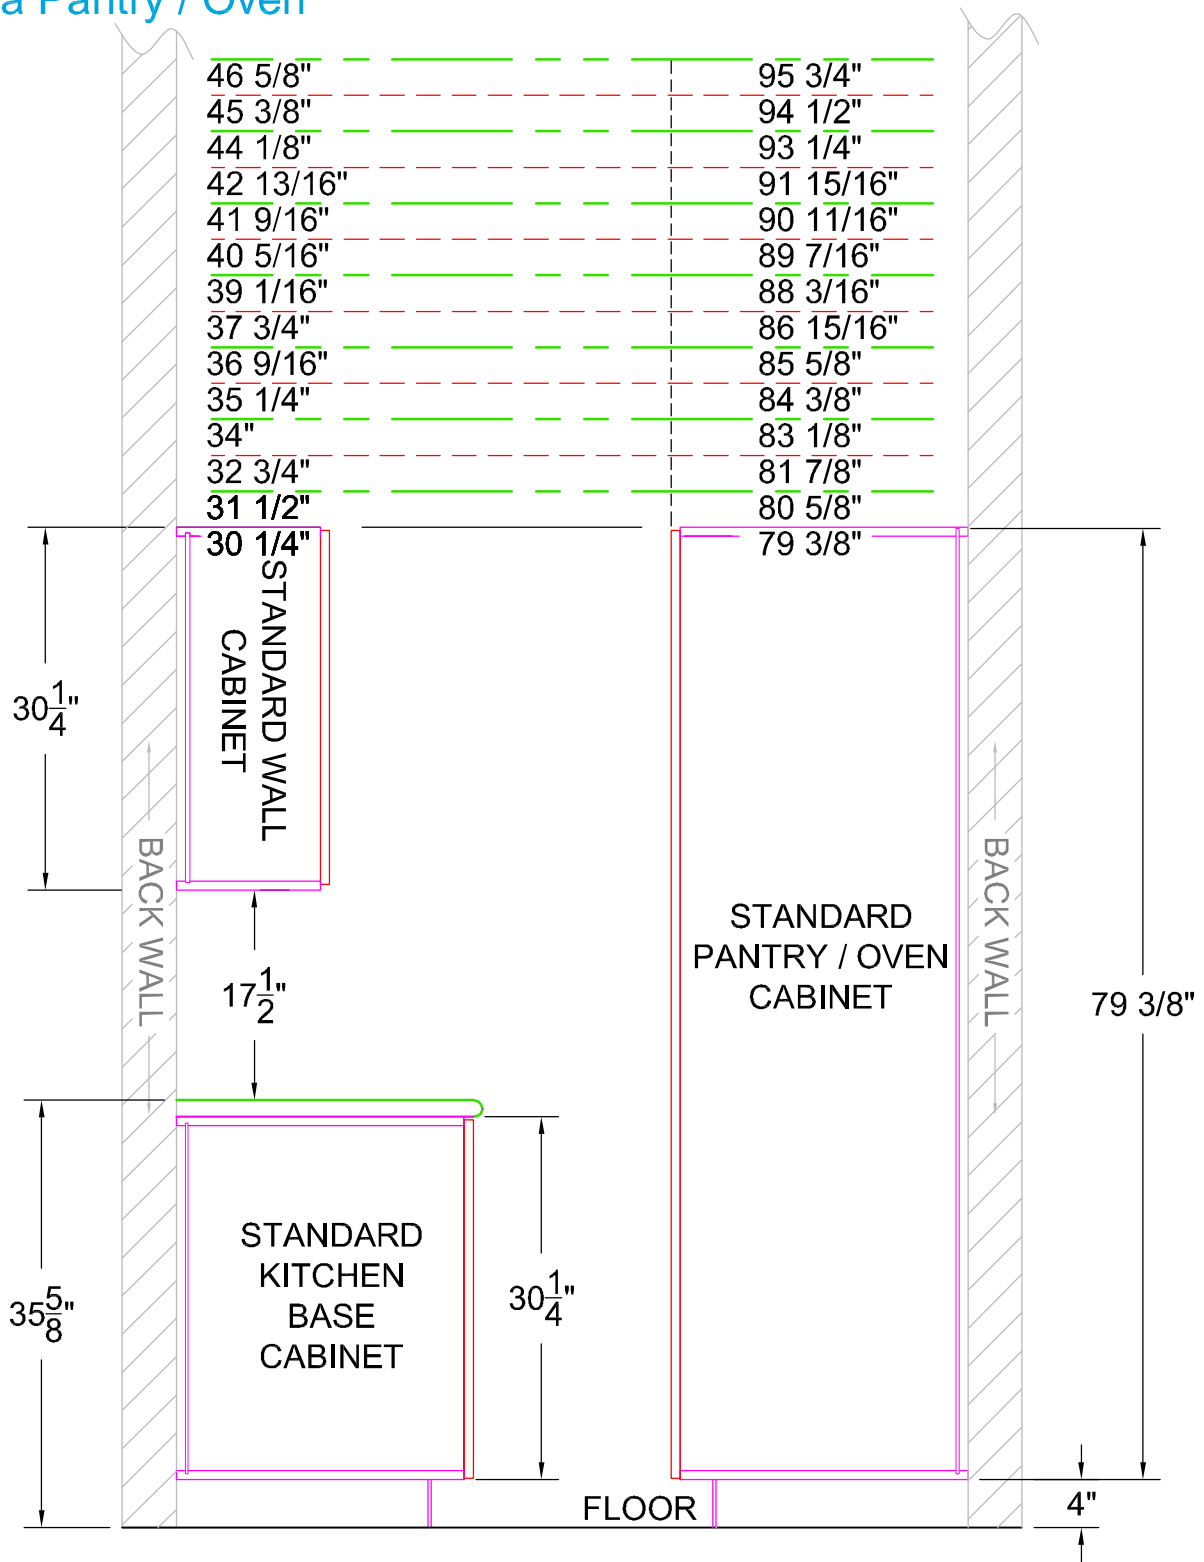

# Match a Cabinet Base & Wall Hgt to a Pantry / Oven

SIDE VIEW