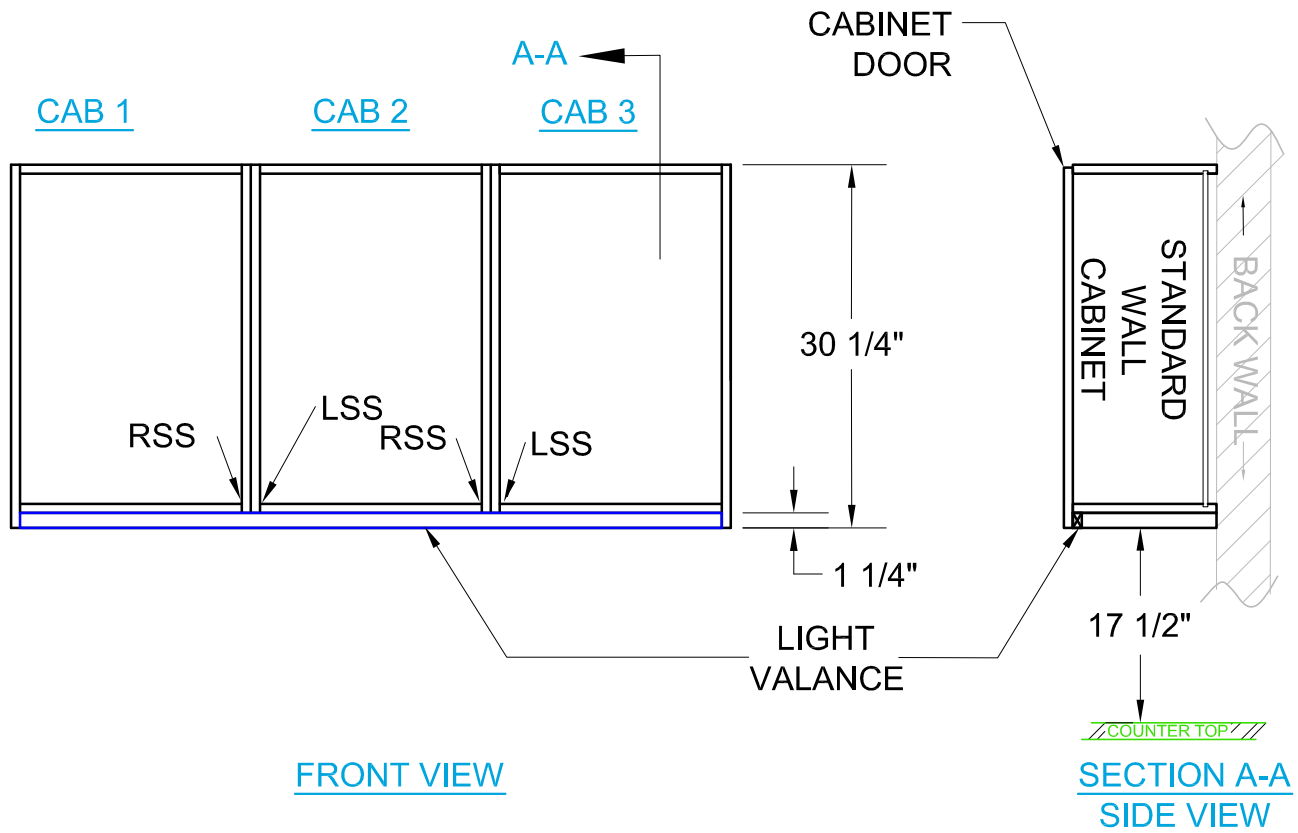

Light Valance Cabinets

Doors Cover Valance

ORDER CABINET HEIGHT
INCLUDING THE LIGHT
VALANCE

INDICATE WHAT SIDES
ARE SHORT

SPECIAL INSTRUCTIONS

CAB 1 16" W 30 1/4" H 12" D
 CAB 2 16" W 30 1/4" H 12" D
 CAB 3 16" W 30 1/4" H 12" D

LV RIGHT SIDE SHORT (RSS)
 LV LEFT SIDE SHORT (LSS)
 LV RIGHT SIDE SHORT (RSS)
 LV LEFT SIDE SHORT (LSS)