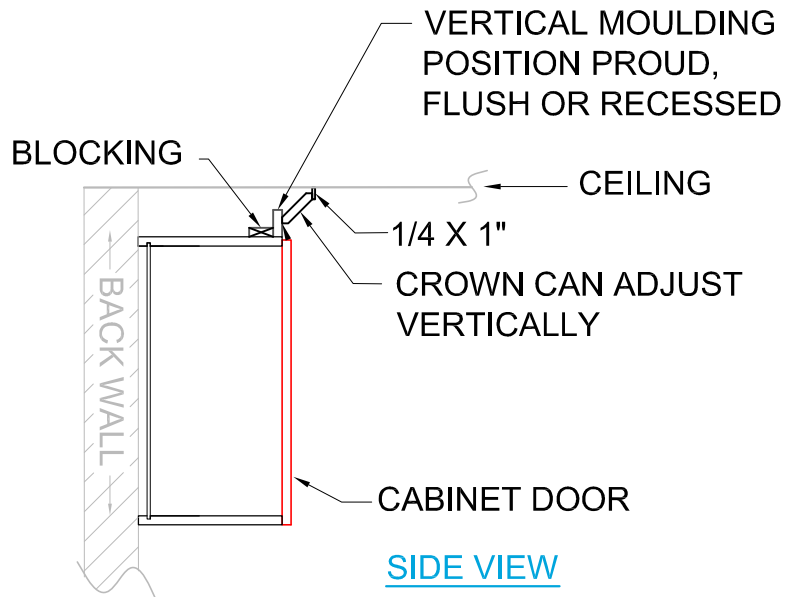

Crown Contemporary Style

Crown Flush to Face of Door

Crown Set Recessed 1/8" from Face of Cabinet