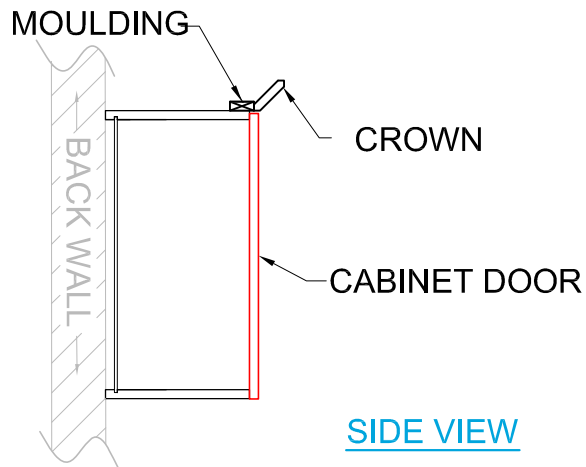

Crown Contemporary Style

Crown Flush to Face of Door

Crown Set Recessed 1/8" from Face of Cabinet