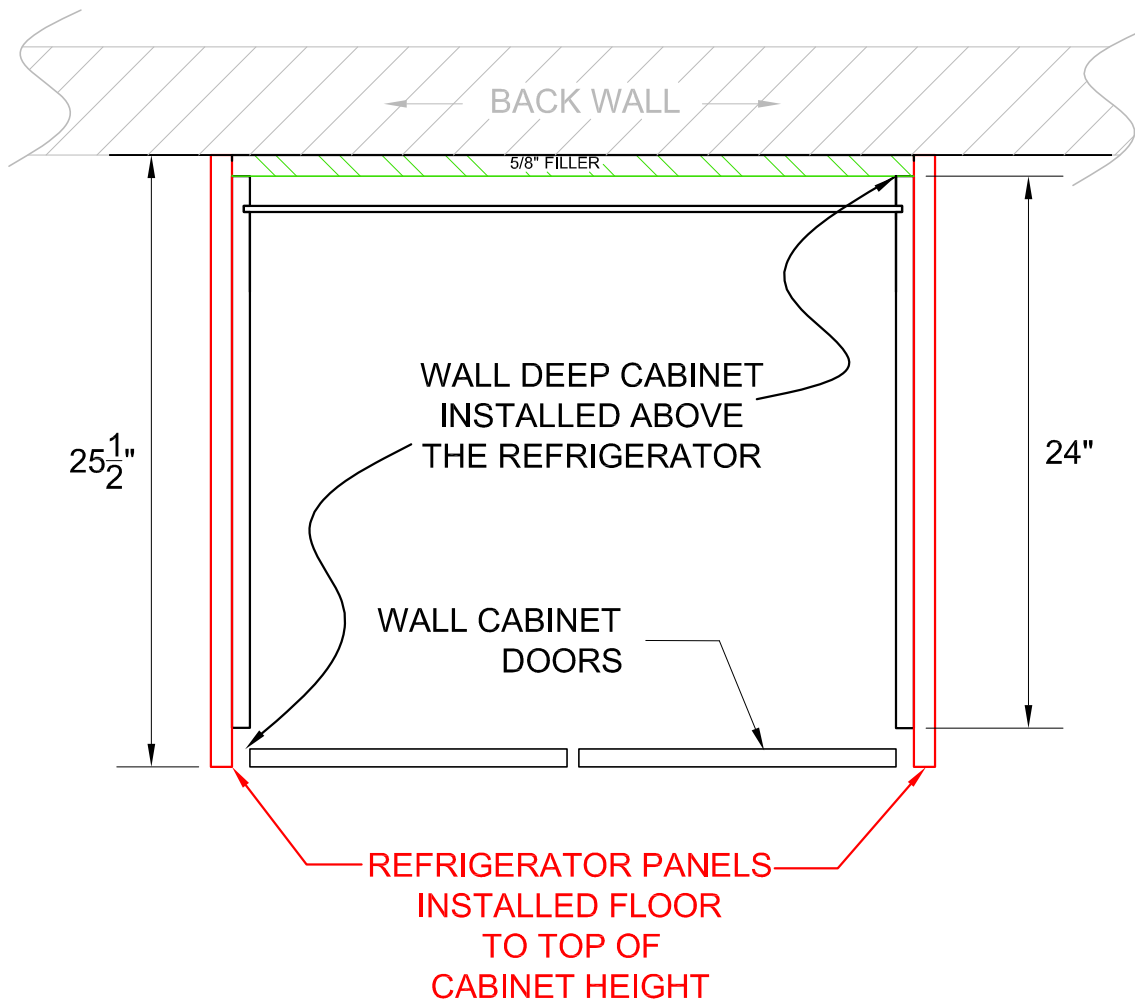

Built-in Refrigerator with 24" Wall Deep Cabinet

TOP VIEW